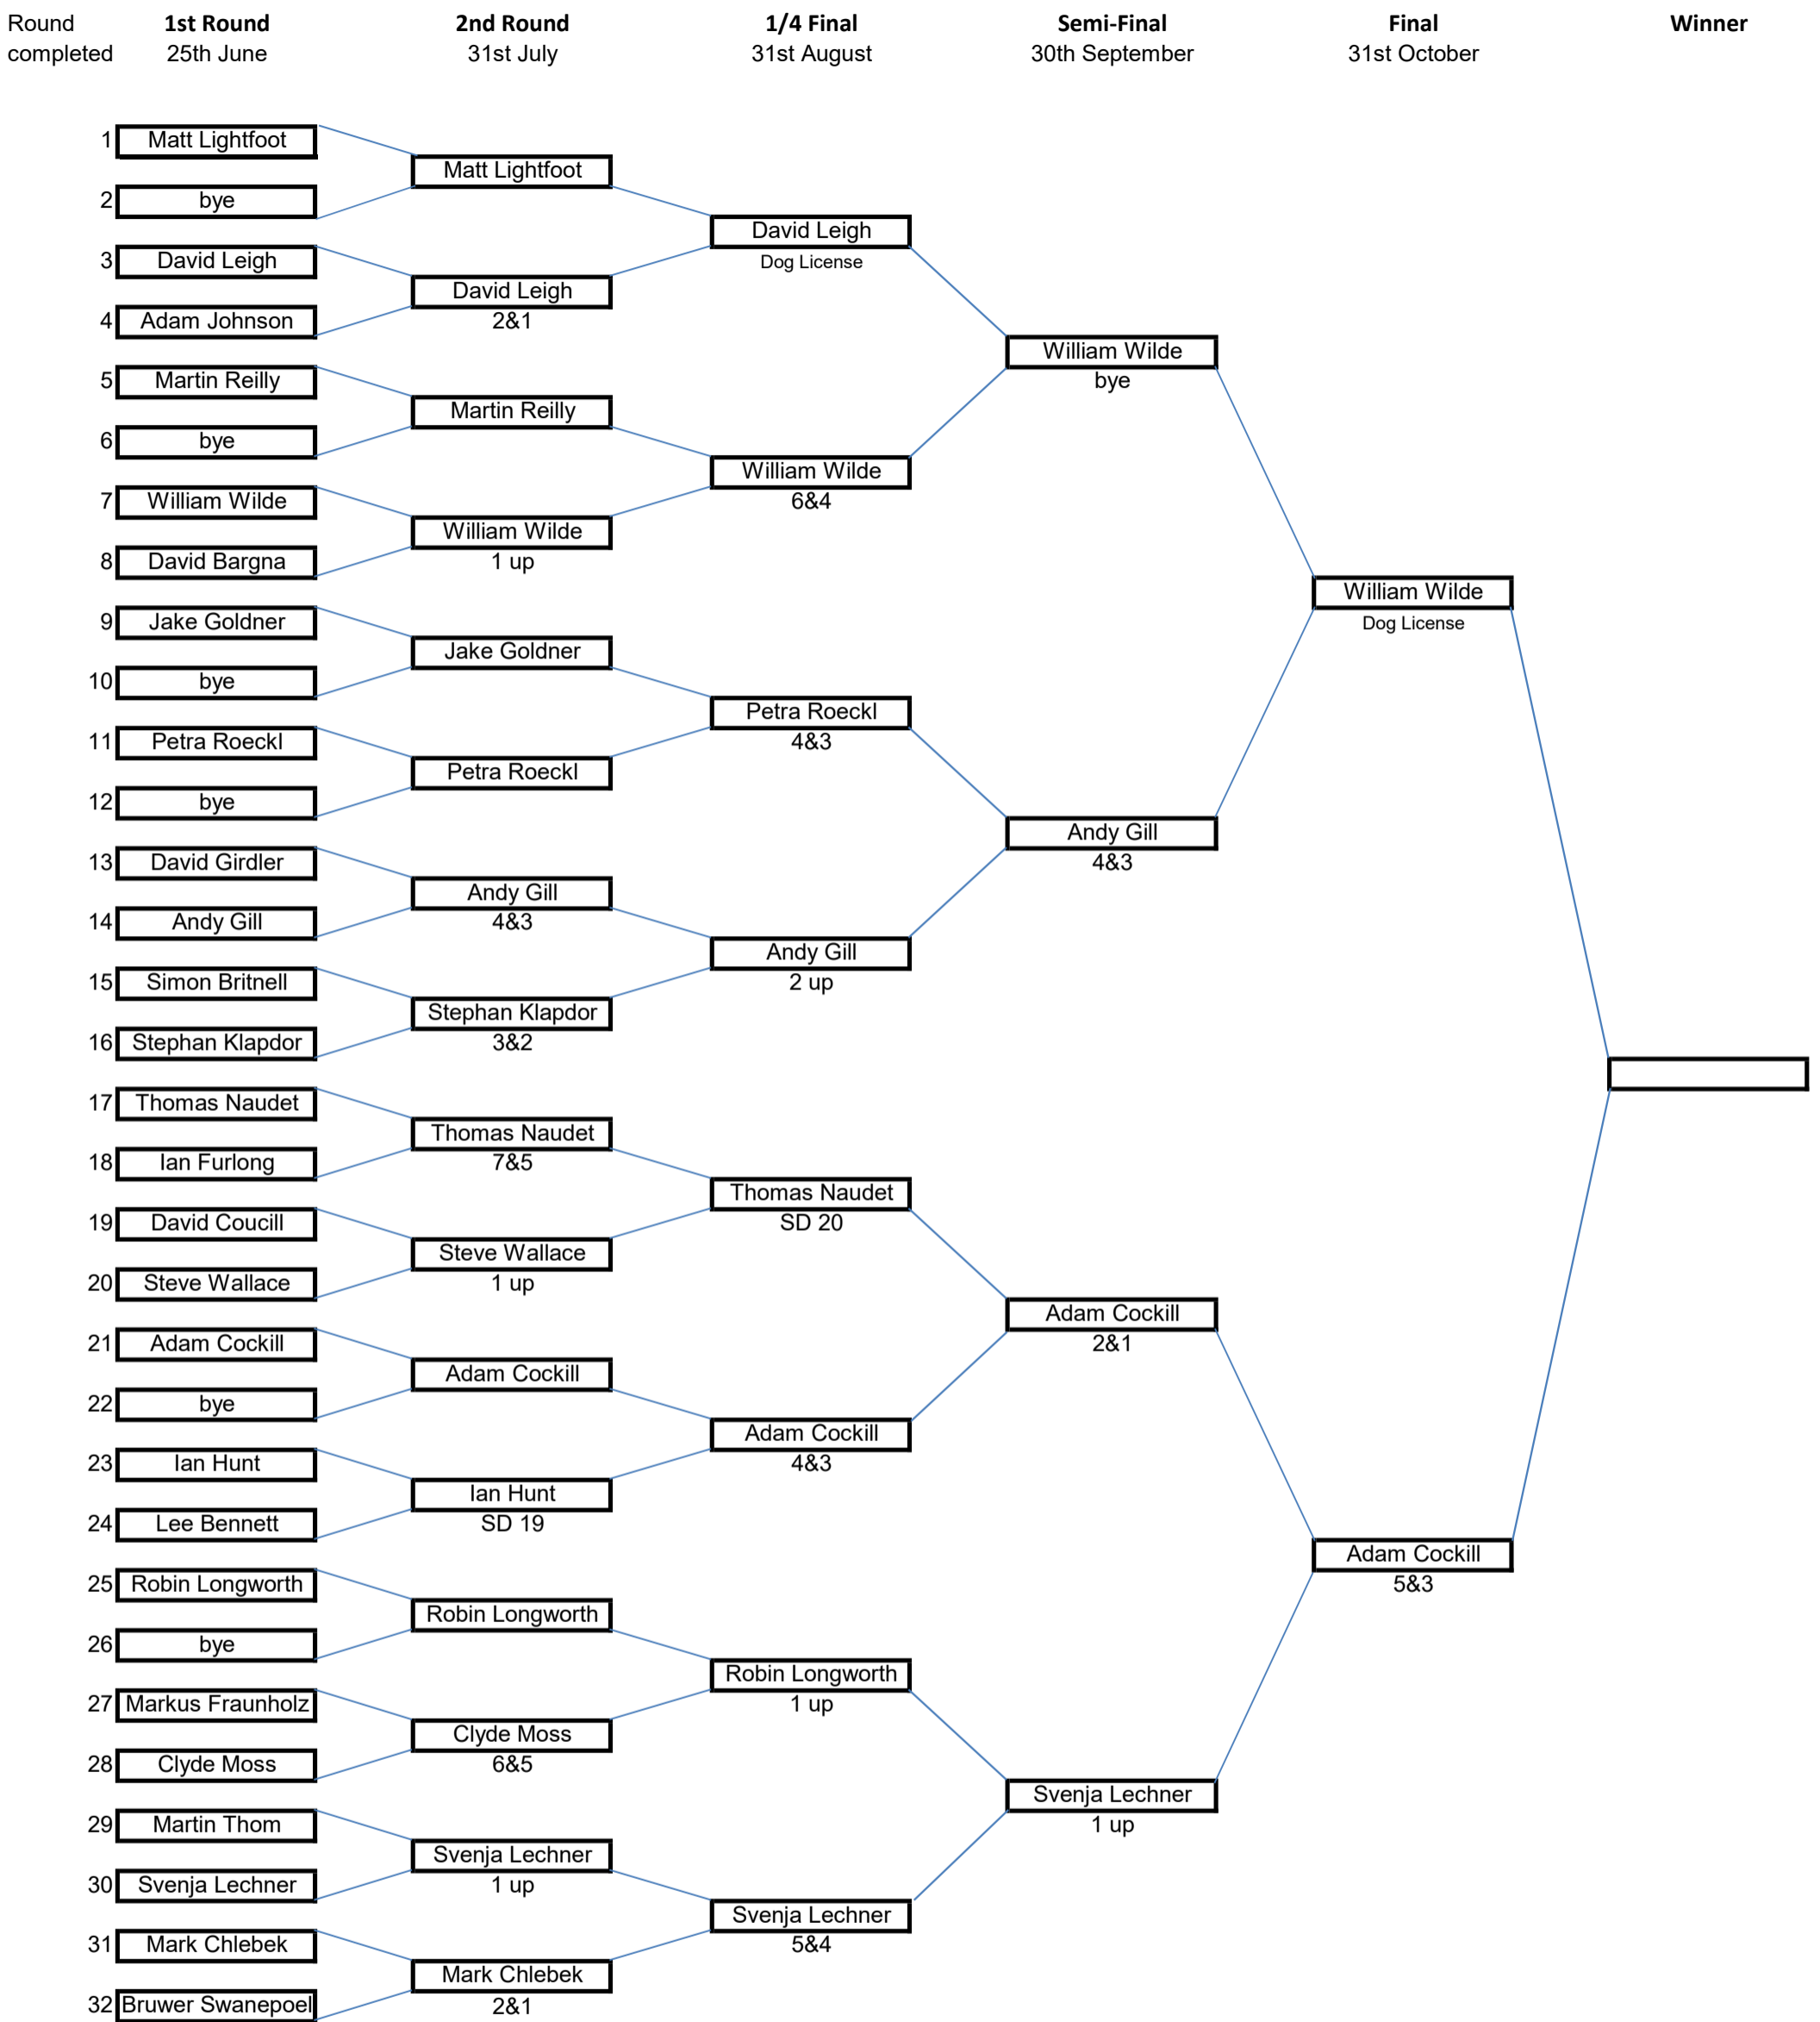

# EGS Matchplay Tournament 2020

To be played at full difference of playing handicaps

First named player to take the initiative in arranging dates and venues for each match.

SD = Sudden Death  
APO = After Putt-Off